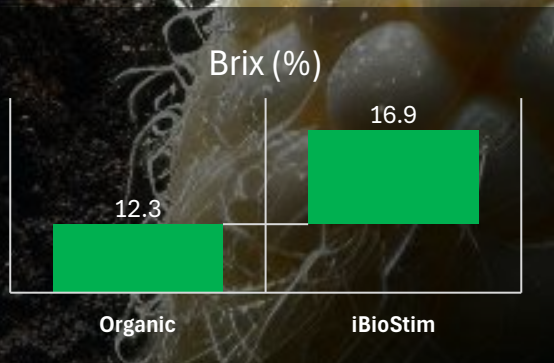

JUST BETTER

Harvest Wet Climate Cure

Dilution Factors

200x

300x

Fusarium Suppression

Soil + Foliar Spray

Weekly Regime

↑
UP

Brix UP

Yield UP 150%

READY-TO-EAT SAFE

* SGS Lab Test Report: HNSA/240931346-AG82986

iBioStim™

SUPER
PREMIUM