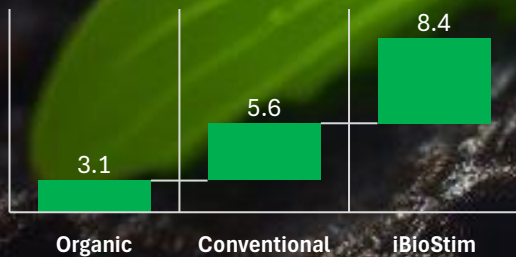

SG

JUST BETTER

Post-Harvest
21 Days
Fresh

Dilution Factors

500x

500x

500x

Foliar Spray

5 Weekly Regime

↑
UP

Nutrient Density @2.7x

Brix (% in Leafy Veg) Leadership Ranking

READY-TO-EAT SAFE

* SGS Lab Test Report: HNSA/240931346-AG82986

Approximately 320L water per acre

PROPRIETARY
New Regime