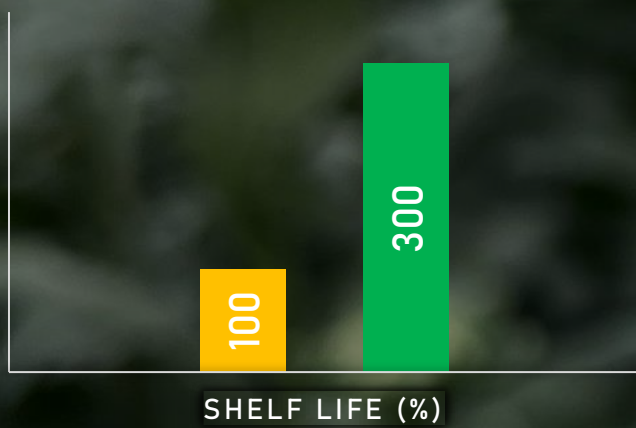

JUST BETTER

In-Plant Extended Shelf Life

Dilution Factors

500x

500x

500x

Foliar Spray

Weekly Regime

Growth UP 150-200%

Disease/Insect Free

Calcium Channel UP

Approximately 320L water per hectare

iBioStim™

SUPER PREMIUM